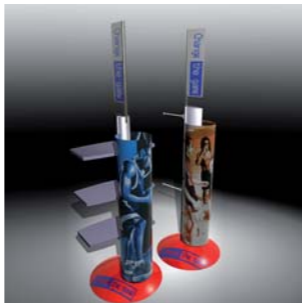

1989
OPTOMETRIST
STATION
Ancar, S.A.

1992
ONCE PAVILION
EXPO SEVILLA '92
Quod, S.A.

1998
FILA DISPLAY
Signes, S.A.